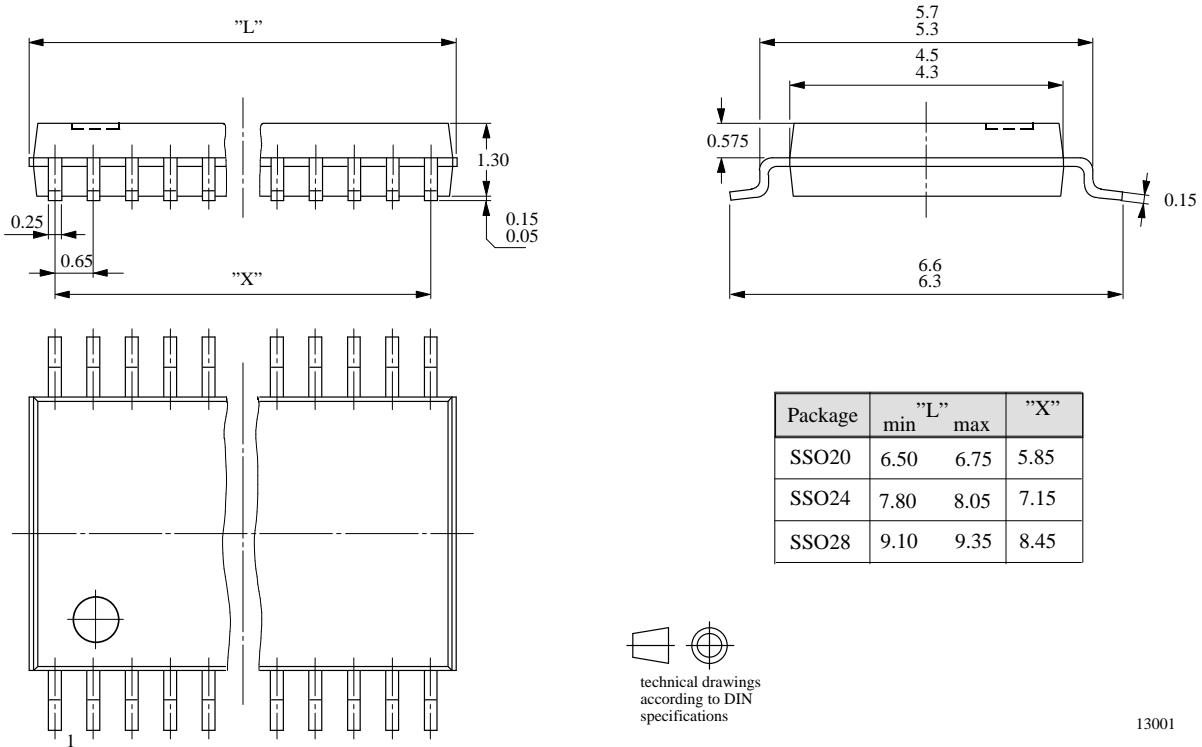

SSO-Packages

Package SSO20-28

Dimensions in mm

Package SSO24-44

Dimensions in mm

Package SSO64
Dimensions in mm

technical drawings
according to DIN
specifications

13030