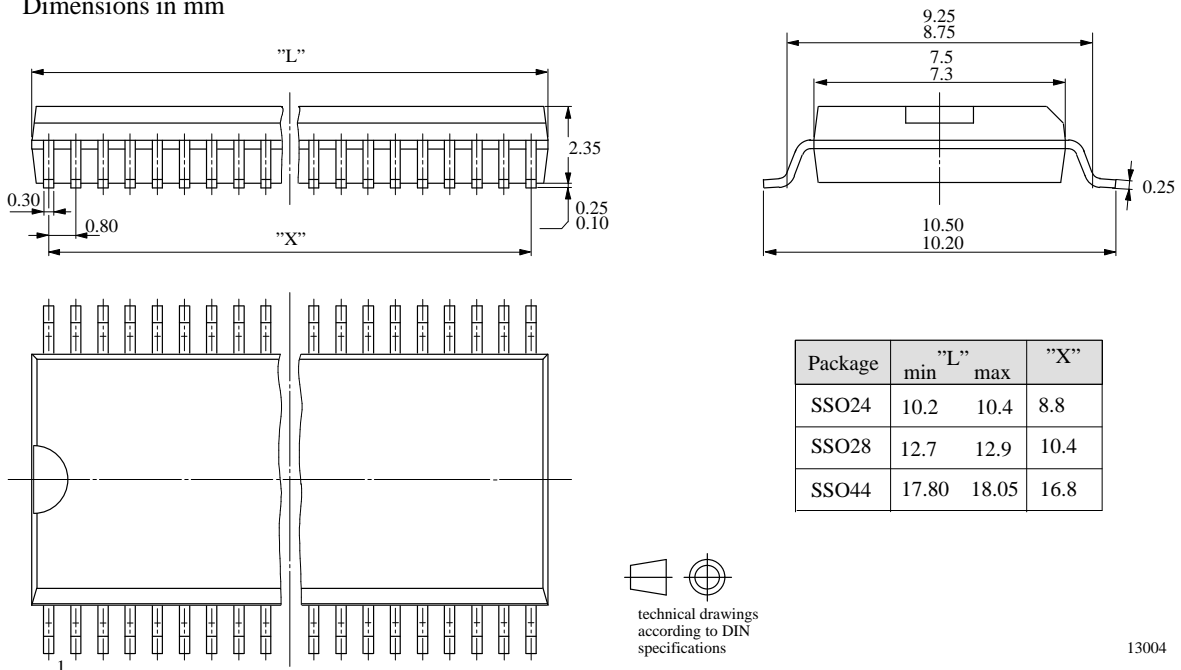

SSO-Packages

Package SSO20-28

Dimensions in mm

Package SSO24-44

Dimensions in mm

Package SSO64
Dimensions in mm

technical drawings
according to DIN
specifications

13030