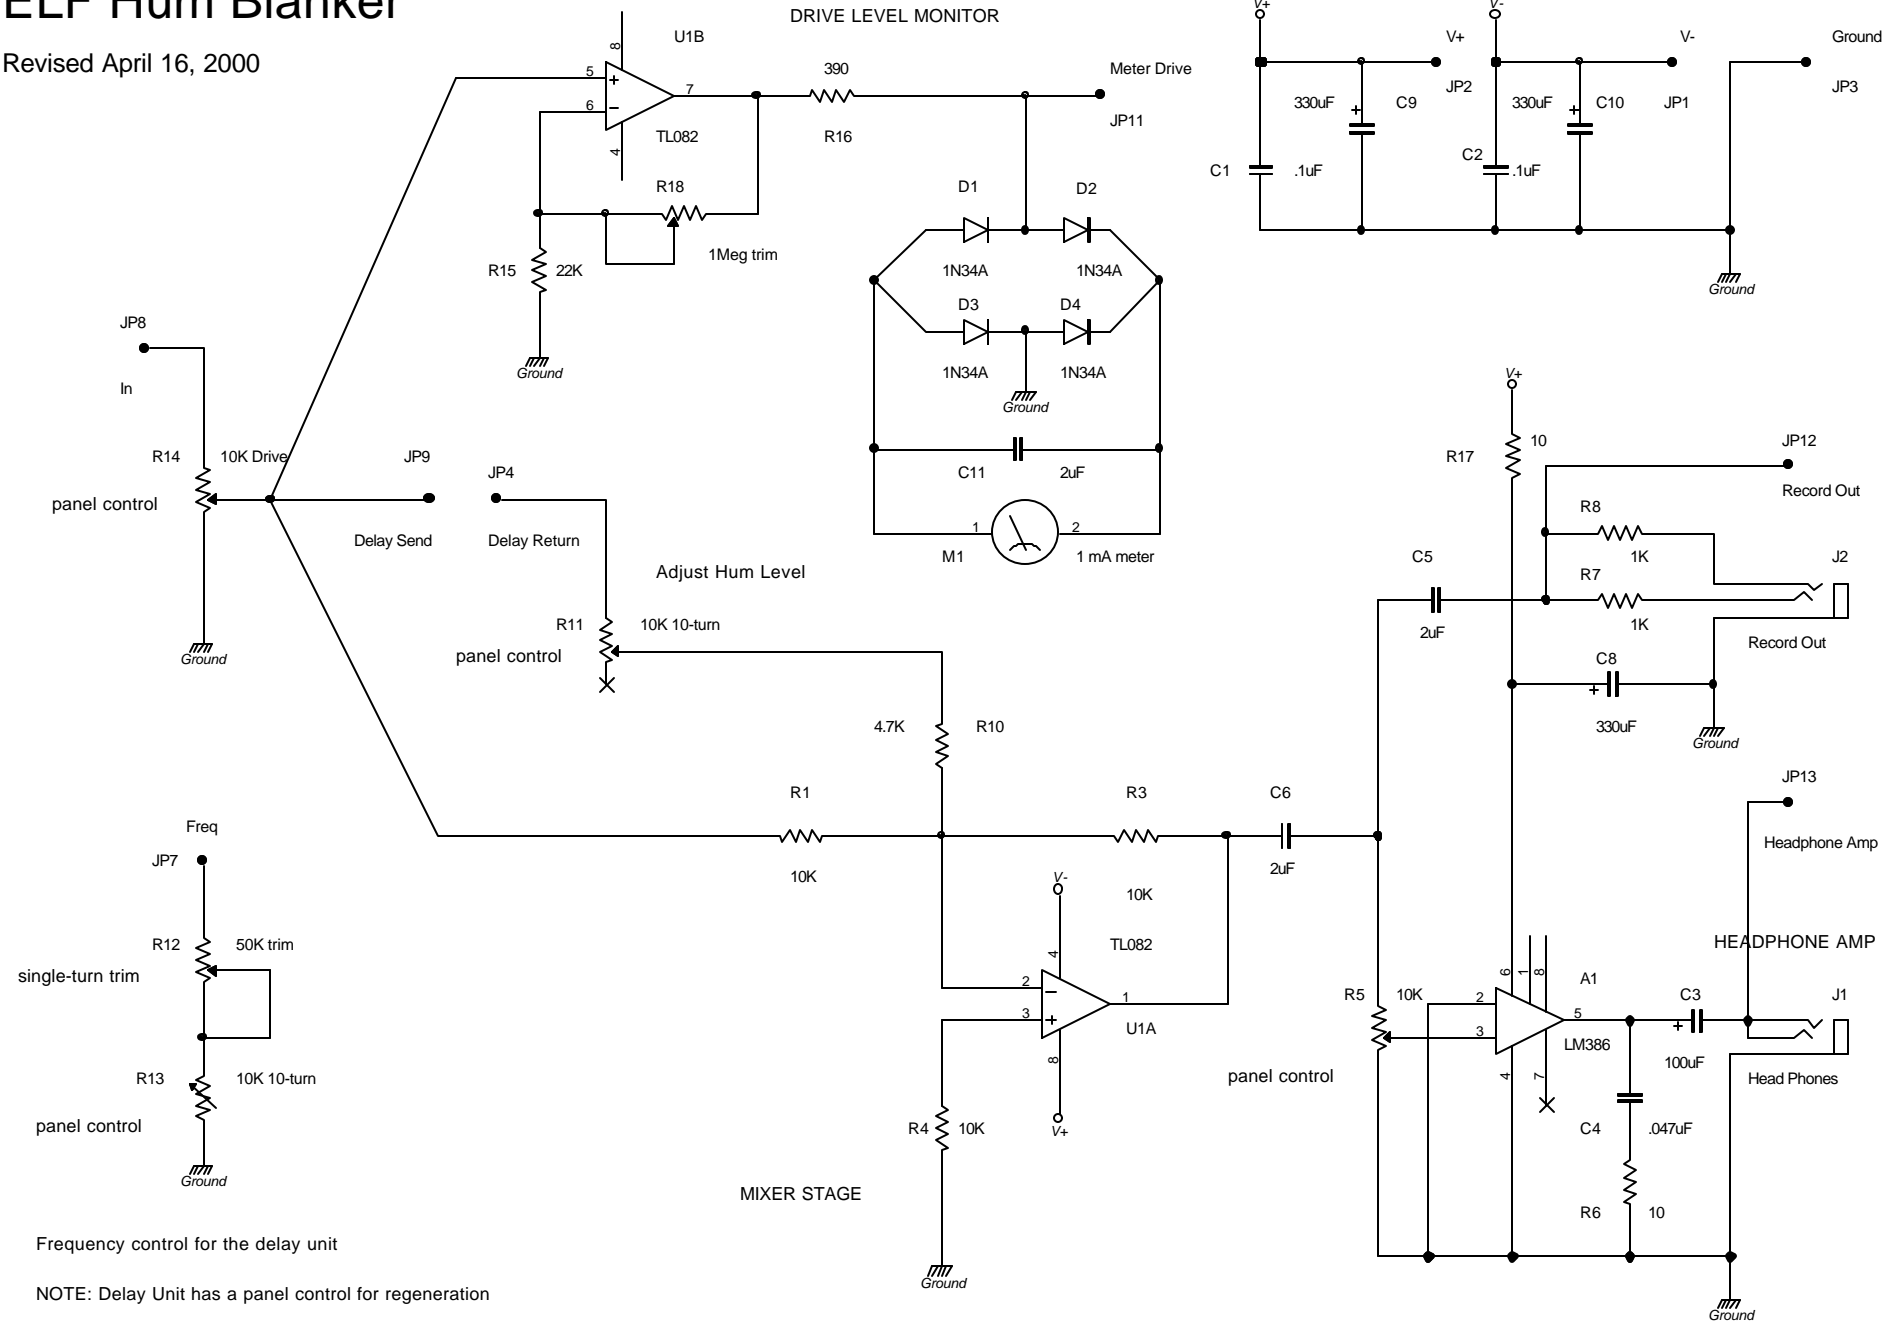

# ELF Hum Blanker

Revised April 16, 2000

Frequency control for the delay unit

NOTE: Delay Unit has a panel control for regeneration