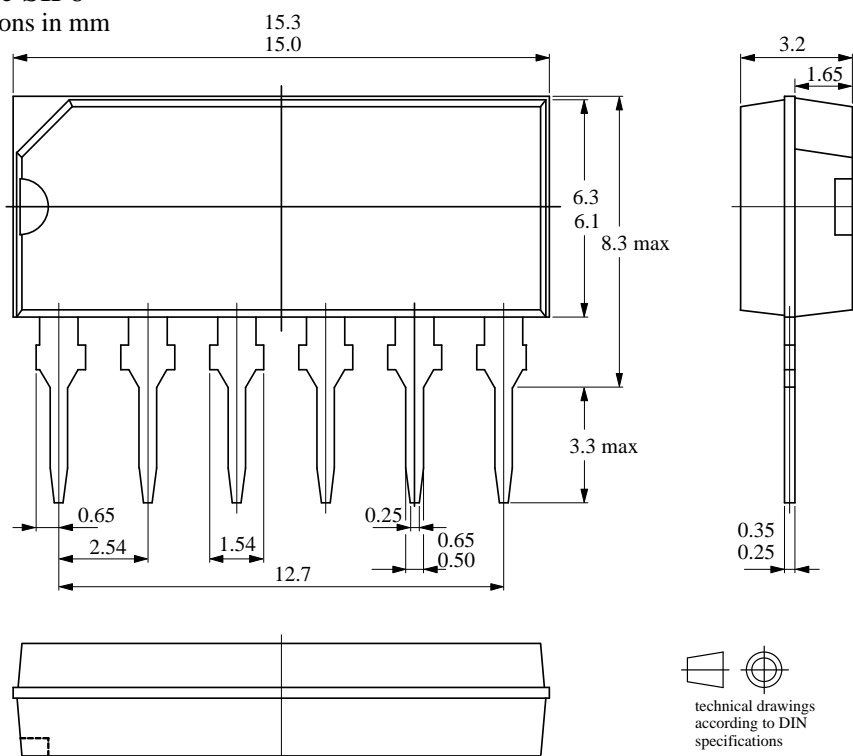

Package SIP6  
Dimensions in mm

13024