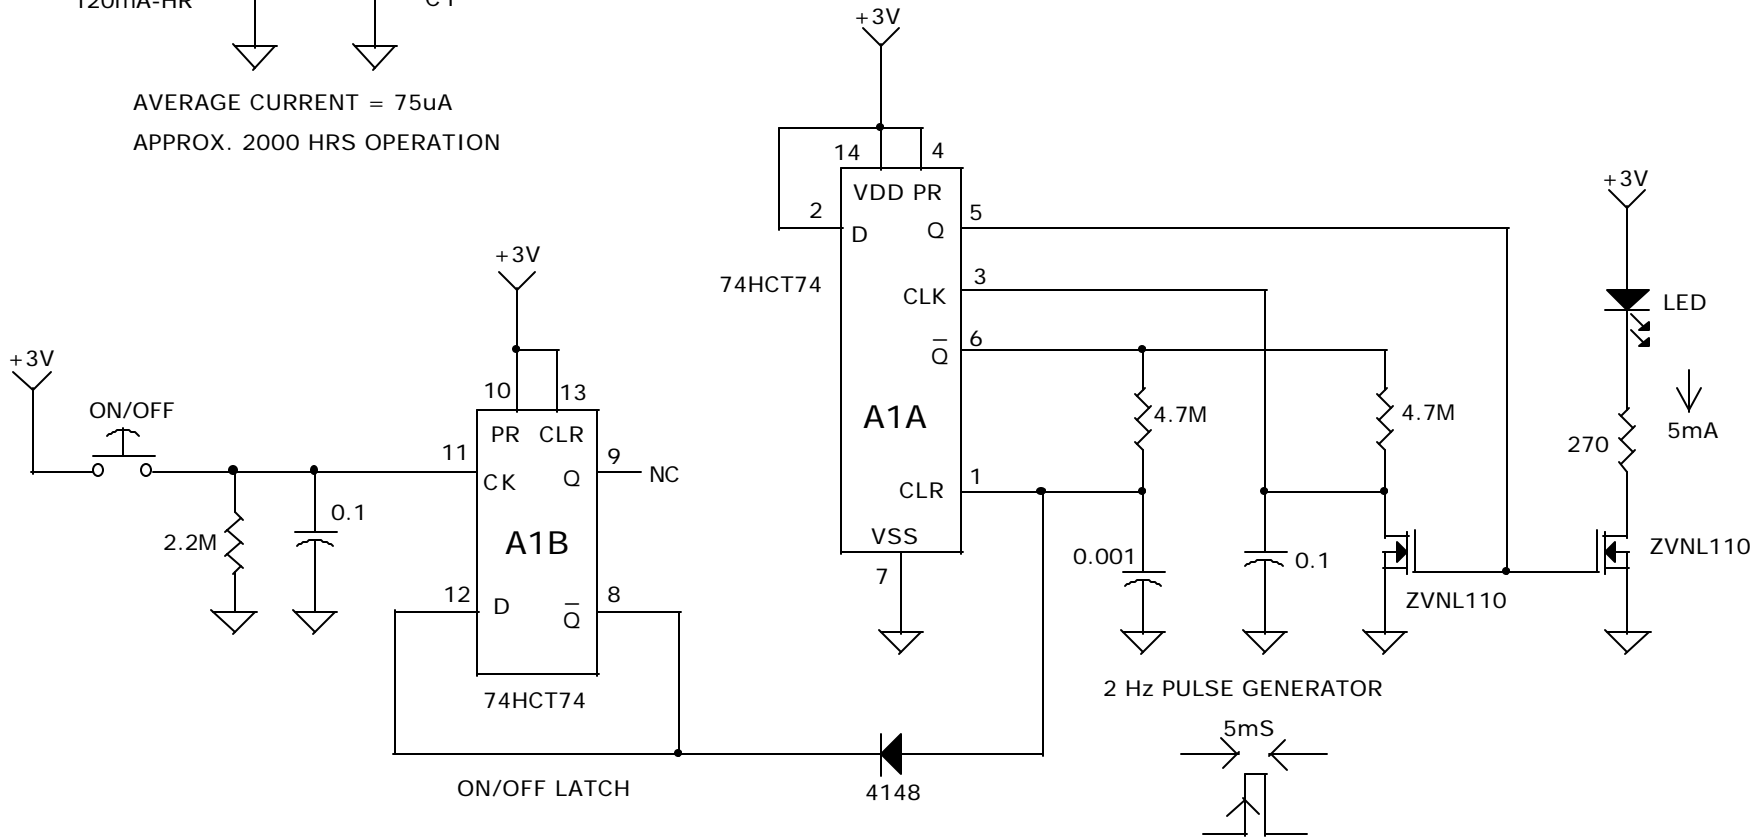

LITHIUM BATTERY
120mA-HR

AVERAGE CURRENT = 75uA
APPROX. 2000 HRS OPERATION

DRAWN BY: DAVE JOHNSON

ADVERTISING BADGE FLASHER

DAVID JOHNSON AND ASSOCIATES		
ADVERTISING BADGE FLASHER		
Size A	Document Number BADGFLS1.DSN	Rev A
Date: Saturday, July 08, 2000	Sheet 1	of 1