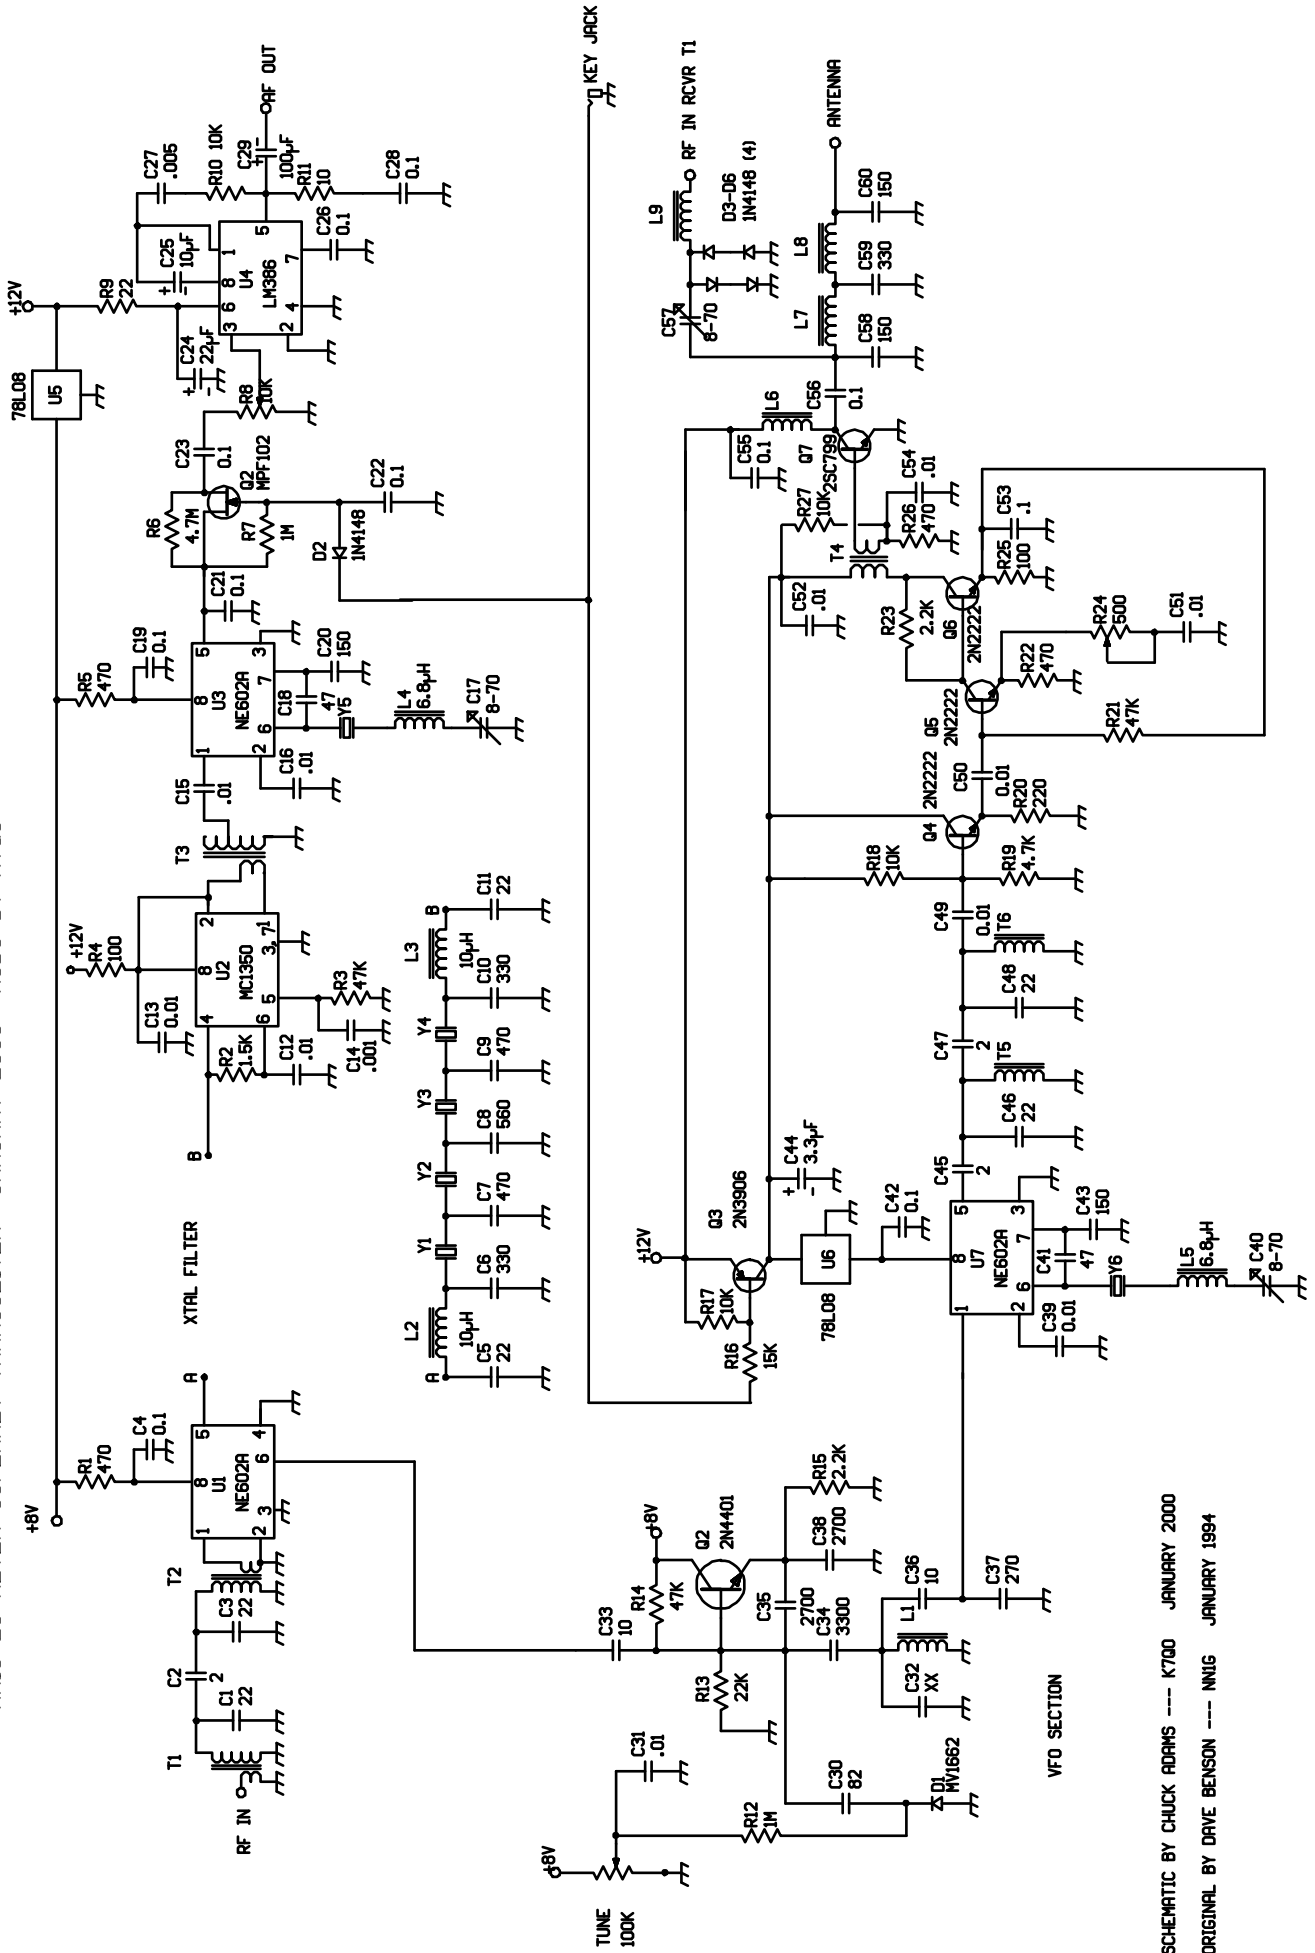

NN1G 20 METER SUPERHET TRANSCEIVER JANUARY 2000 MODS BY K7QO

SCHEMATIC BY CHUCK ADAMS --- K7QO JANUARY 2000
ORIGINAL BY DAVE BENSON --- NN1G JANUARY 1994